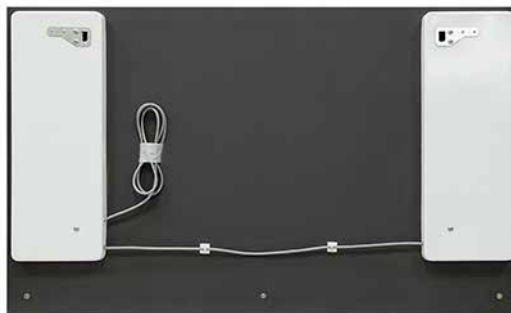

Basic functions

Additional functions

ZP-53

opaque plastic box

	ZP-52	ZP-53
Sizes, mm	800 x 600	1000 x 600
Supply voltage	220-230V 50/60Hz	220-230V 50/60Hz
Power consumption, W	9	9
Degree of protection	IP20	IP20
Light color	6000 (CW)	6000 (CW)
Brightness, Lumen	550	550