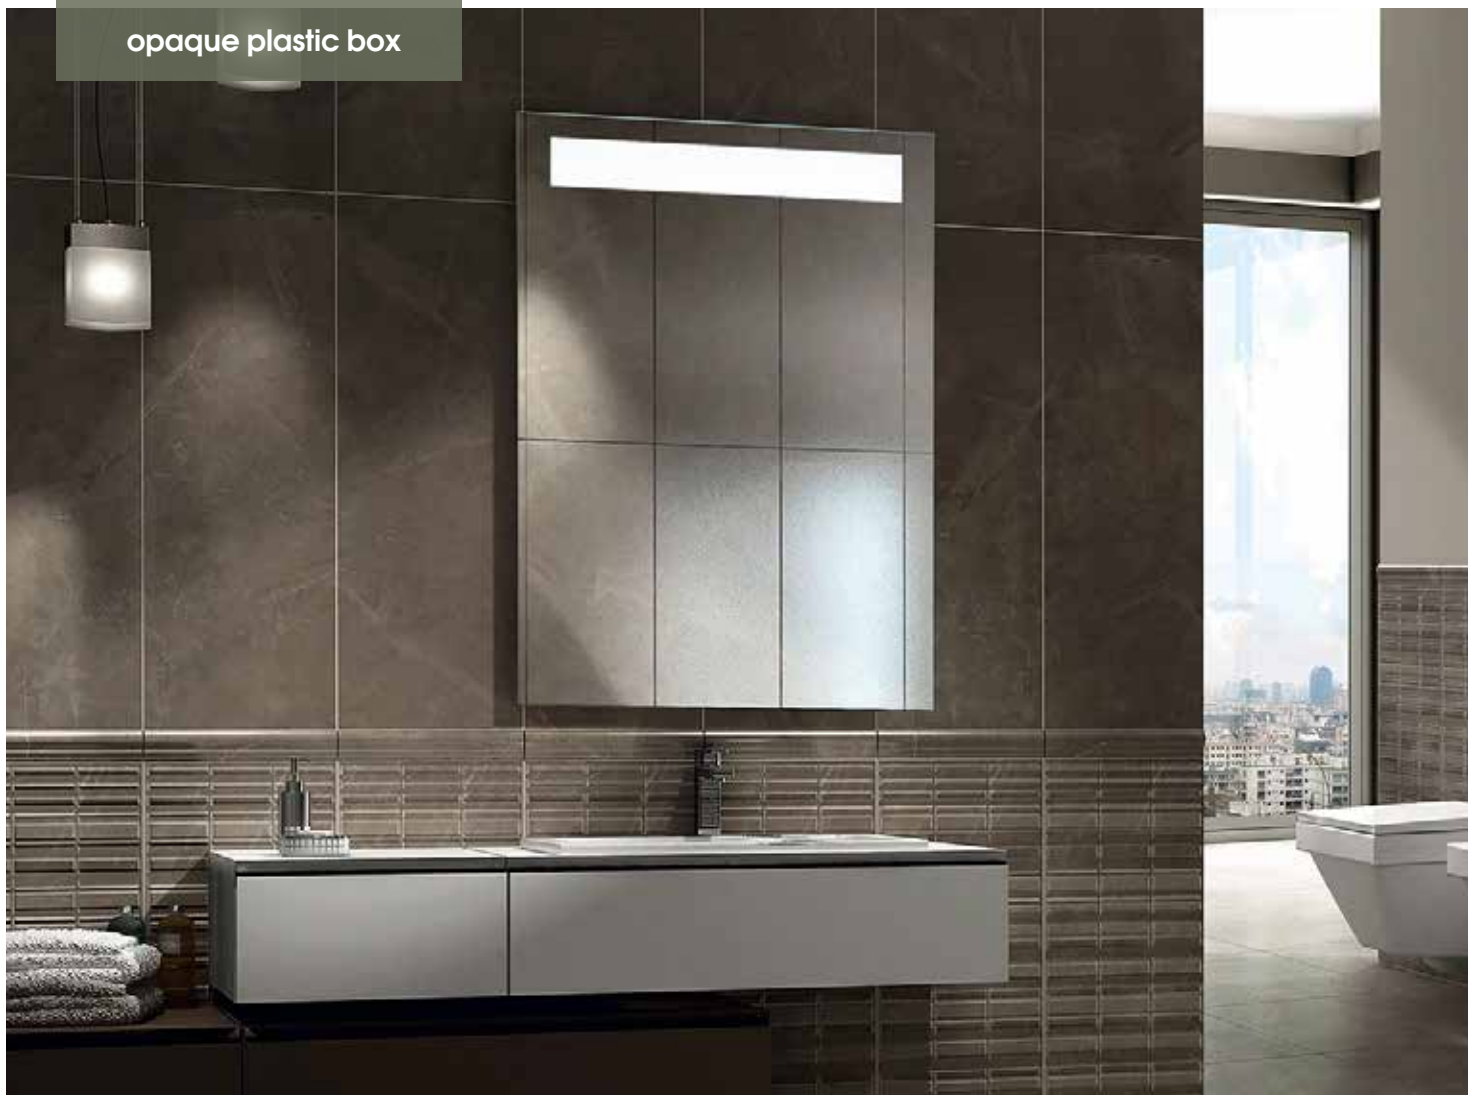

Basic functions

Additional functions

ZP-46

opaque plastic box

ZP-46	
Sizes, mm	735 x 530
Supply voltage	220-230V 50/60Hz
Power consumption, W	5
Degree of protection	IP20
Light color	6000 (CW)
Brightness, Lumen	270