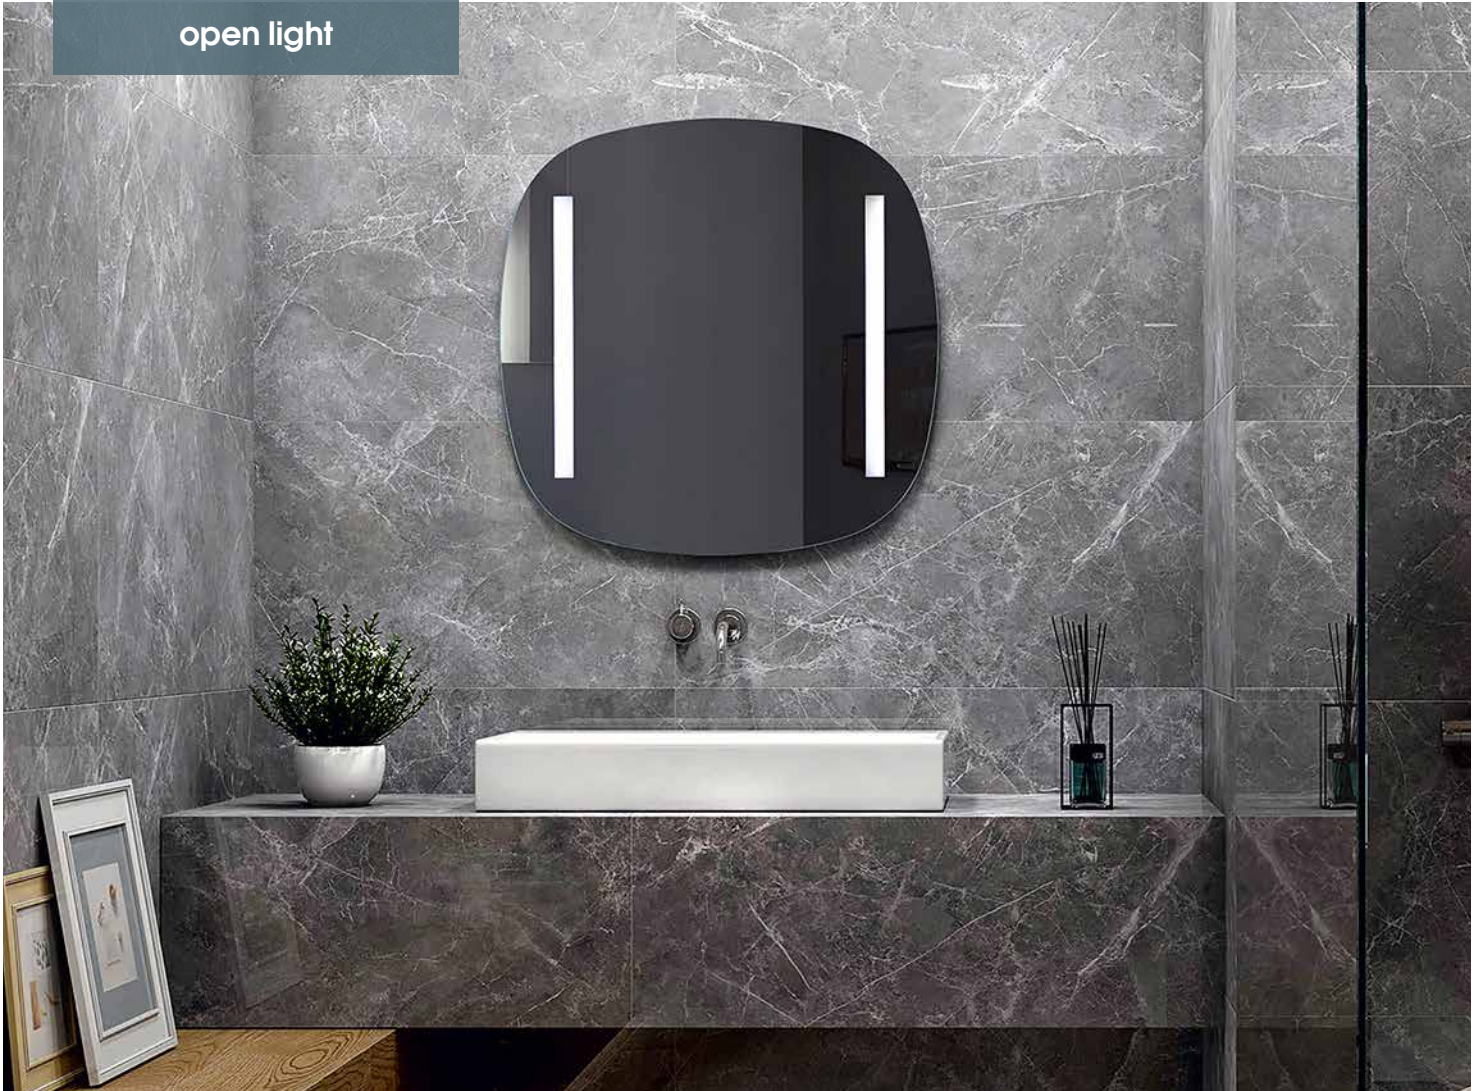

Additional functions

ZP-67

open light

ZP-67	
Sizes, mm	700 x 700
Supply voltage	220-230V 50/60Hz
Power consumption, W	9
Degree of protection	IP44
Light color	6000 (CW)
Brightness, Lumen	500

Basic functions