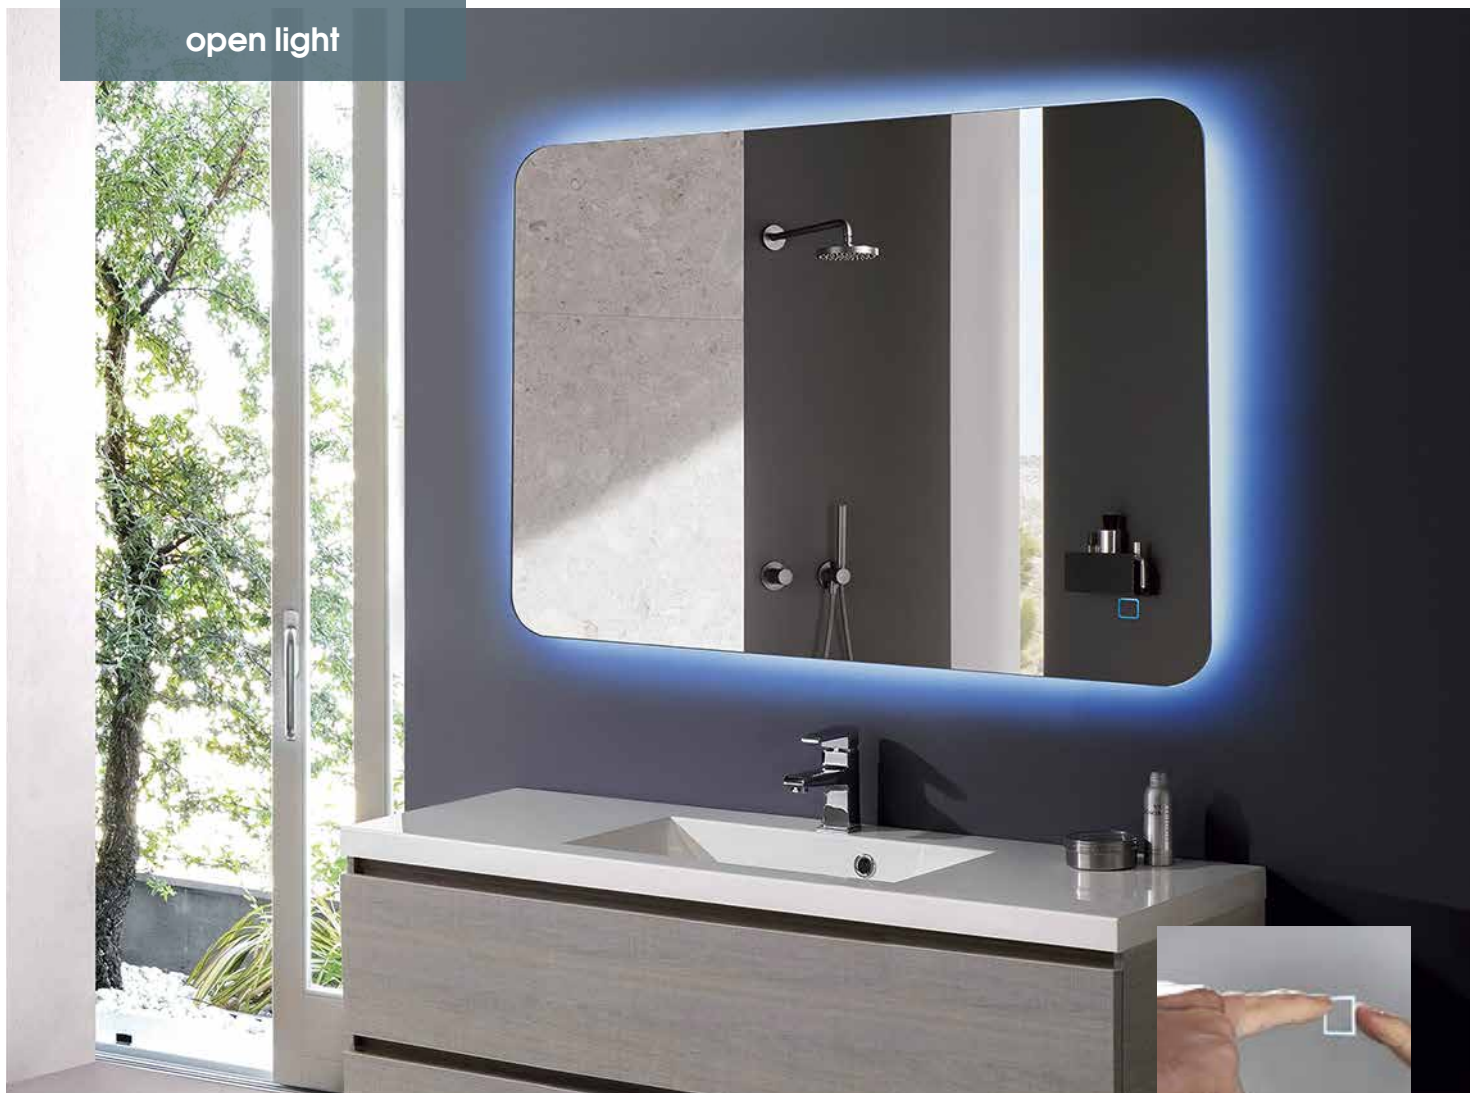

LED lightening

horizontally/vertically

installed clock

touch switch

item can be exploited in other sizes

installed magnifying mirror

switch button

waterproof coefficient ip44

anti-fog

environmentally friendly

waterproof coefficient ip20

EU standards

ZP-13

open light

	ZP-13	ZP-11	ZP-63
Sizes, mm	800 x 600	1000 x 600	1000 x 800
Supply voltage	220-230V 50/60Hz	220-230V 50/60Hz	220-230V 50/60Hz
Power consumption, W	27	35	43
Degree of protection	IP44	IP44	IP44
Light color	6500 (CW)	6500 (CW)	6500 (CW)
Brightness, Lumen	3000	3600	4200