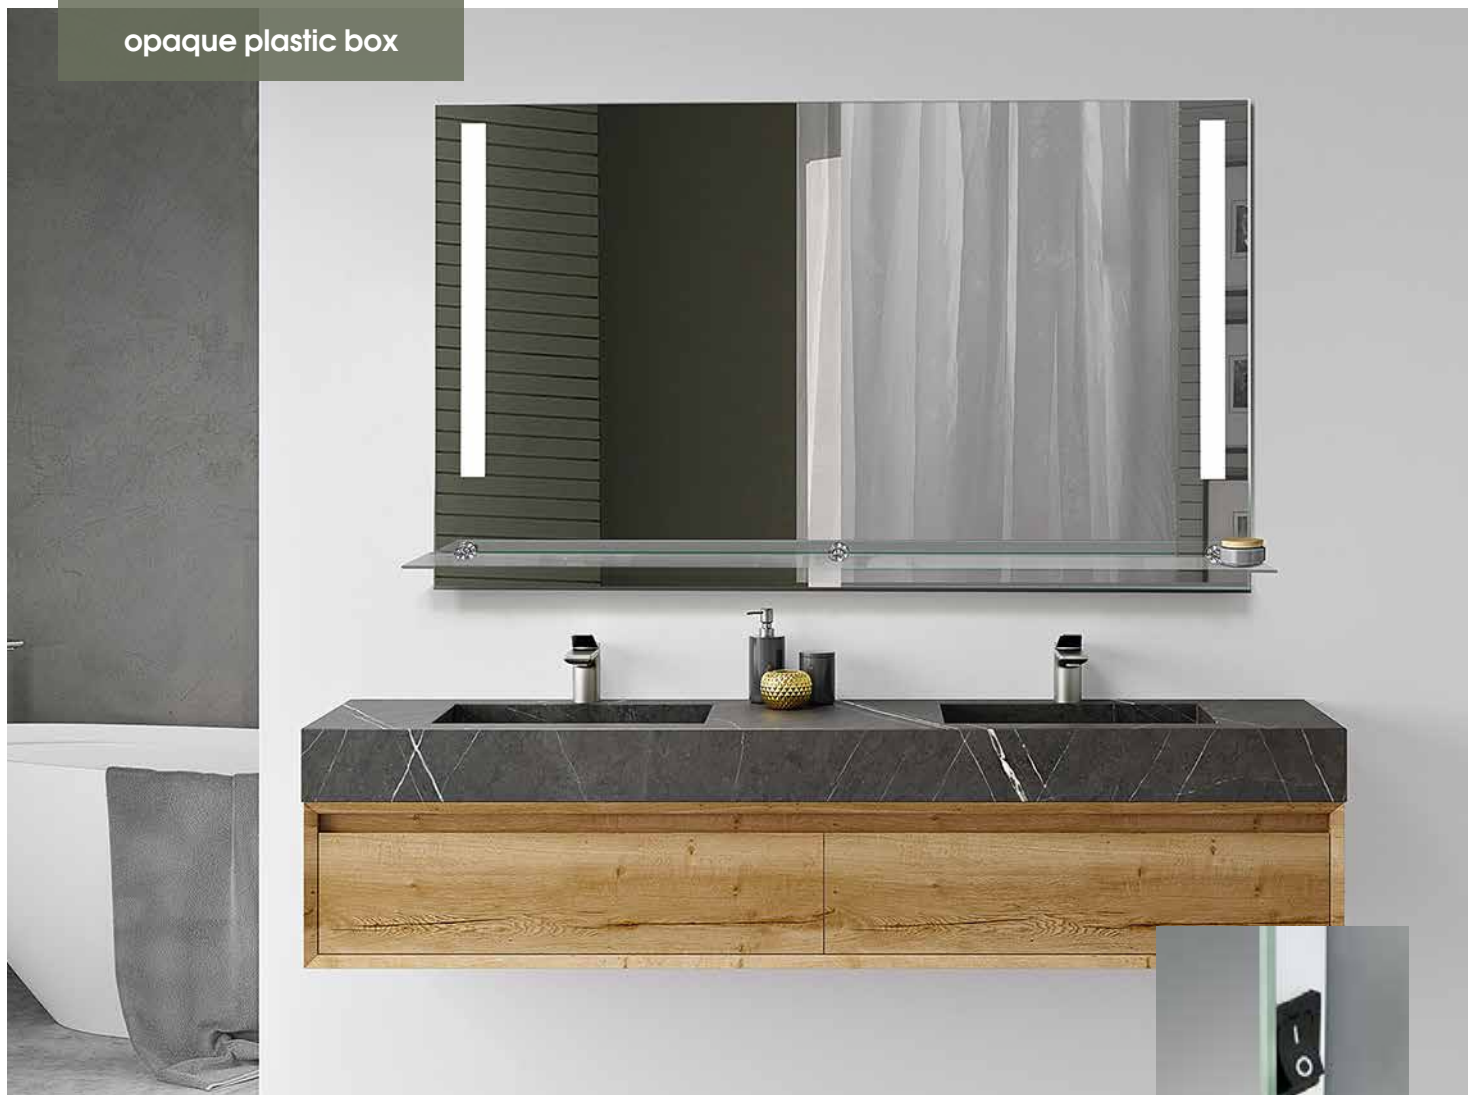

Basic functions

Additional functions

ZP-53

opaque plastic box

	ZP-52	ZP-53
Sizes, mm	800 x 600	1000 x 600
Supply voltage	220-230V 50/60Hz	220-230V 50/60Hz
Power consumption, W	9	9
Degree of protection	IP20	IP20
Light color	6000 (CW)	6000 (CW)
Brightness, Lumen	550	550