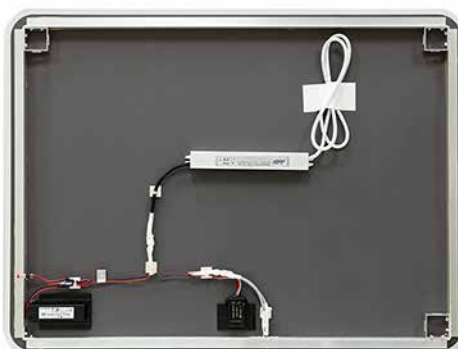

Additional functions

ZP-65

open light

ZP-65	
Sizes, mm	800 x 600
Supply voltage	220-230V 50/60Hz
Power consumption, W	24
Degree of protection	IP44
Light color	6500 (CW)
Brightness, Lumen	1300

Basic functions