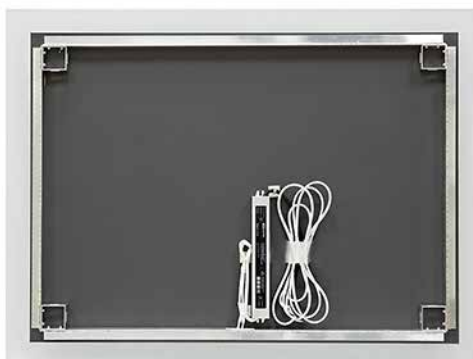

anti-fog

environmentally friendly

waterproof coefficient ip20

EU standards

ZP-13

open light

	ZP-13	ZP-11	ZP-63
Sizes, mm	800 x 600	1000 x 600	1000 x 800
Supply voltage	220-230V 50/60Hz	220-230V 50/60Hz	220-230V 50/60Hz
Power consumption, W	27	35	43
Degree of protection	IP44	IP44	IP44
Light color	6500 (CW)	6500 (CW)	6500 (CW)
Brightness, Lumen	3000	3600	4200

Basic functions

Additional functions

ZP-25

open light

ZP-25	
Sizes, mm	800 x 600
Supply voltage	220-230V 50/60Hz
Power consumption, W	22
Degree of protection	IP44
Light color	6500 (CW)
Brightness, Lumen	1250

Basic functions

Additional functions

ZP-44

open light

	ZP-42	ZP-43	ZP-44	ZP-61	ZP-62
Sizes, mm	1000 x 600	800 x 600	1200 x 600	600 x 400	1400 x 600
Supply voltage	220-230V 50/60Hz	220-230V 50/60Hz	220-230V 50/60Hz	220-230V 50/60Hz	220-230V 50/60Hz
Power consumption, W	26	22	30	30	34
Degree of protection	IP44	IP44	IP44	IP44	IP44
Light color	6500 (CW)	6500 (CW)	6500 (CW)	6500 (CW)	6500 (CW)
Brightness, Lumen	1300	1100	1550	1550	1750

Basic functions

Additional functions

ZP-64

open light

ZP-64	
Sizes, mm	D 600
Supply voltage	220-230V 50/60Hz
Power consumption, W	17
Degree of protection	IP44
Light color	6000 (CW)
Brightness, Lumen	960

Basic functions