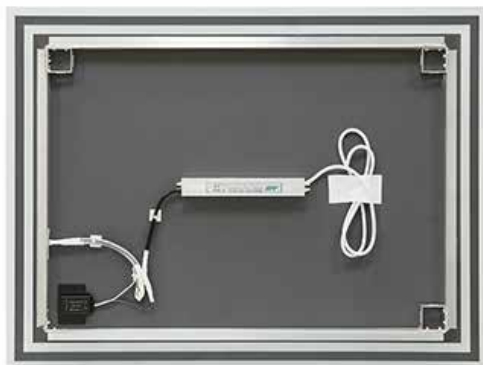

Additional functions

ZP-65

open light

ZP-65	
Sizes, mm	800 x 600
Supply voltage	220-230V 50/60Hz
Power consumption, W	24
Degree of protection	IP44
Light color	6500 (CW)
Brightness, Lumen	1300

Basic functions

Additional functions

ZP-66

open light

ZP-66	
Sizes, mm	800 x 600
Supply voltage	220-230V 50/60Hz
Power consumption, W	22
Degree of protection	IP44
Light color	6500 (CW)
Brightness, Lumen	1250

Basic functions

Additional functions

ZP-67

open light

ZP-67	
Sizes, mm	700 x 700
Supply voltage	220-230V 50/60Hz
Power consumption, W	9
Degree of protection	IP44
Light color	6000 (CW)
Brightness, Lumen	500

Basic functions