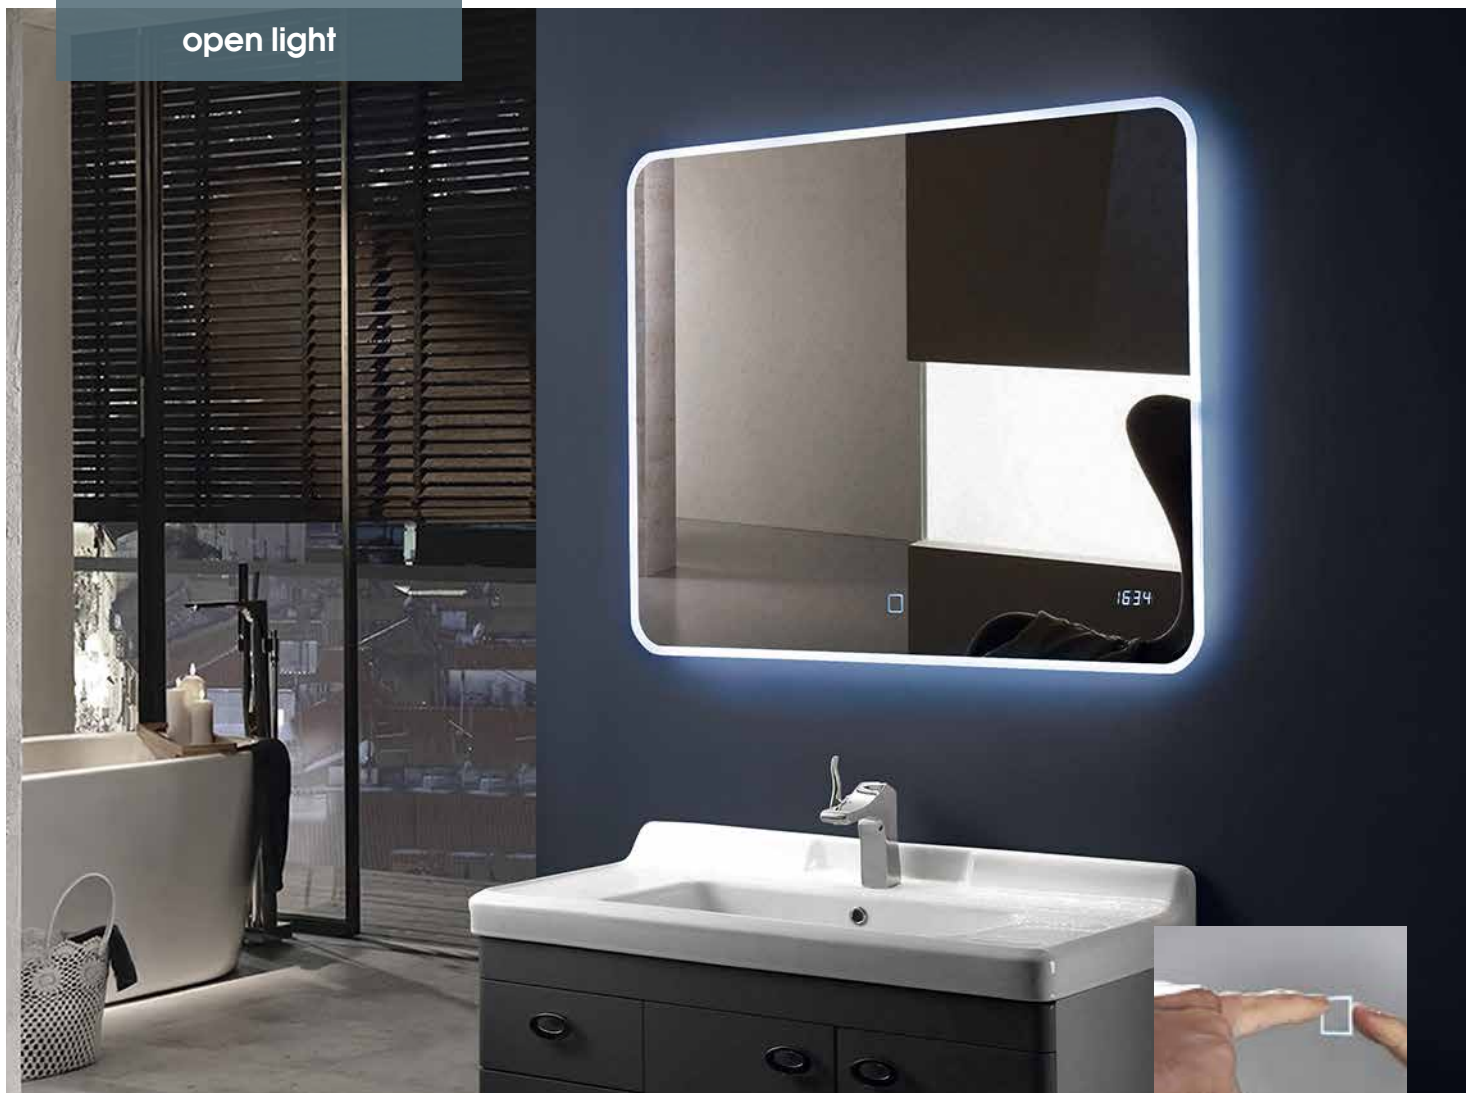

ZP-65

open light