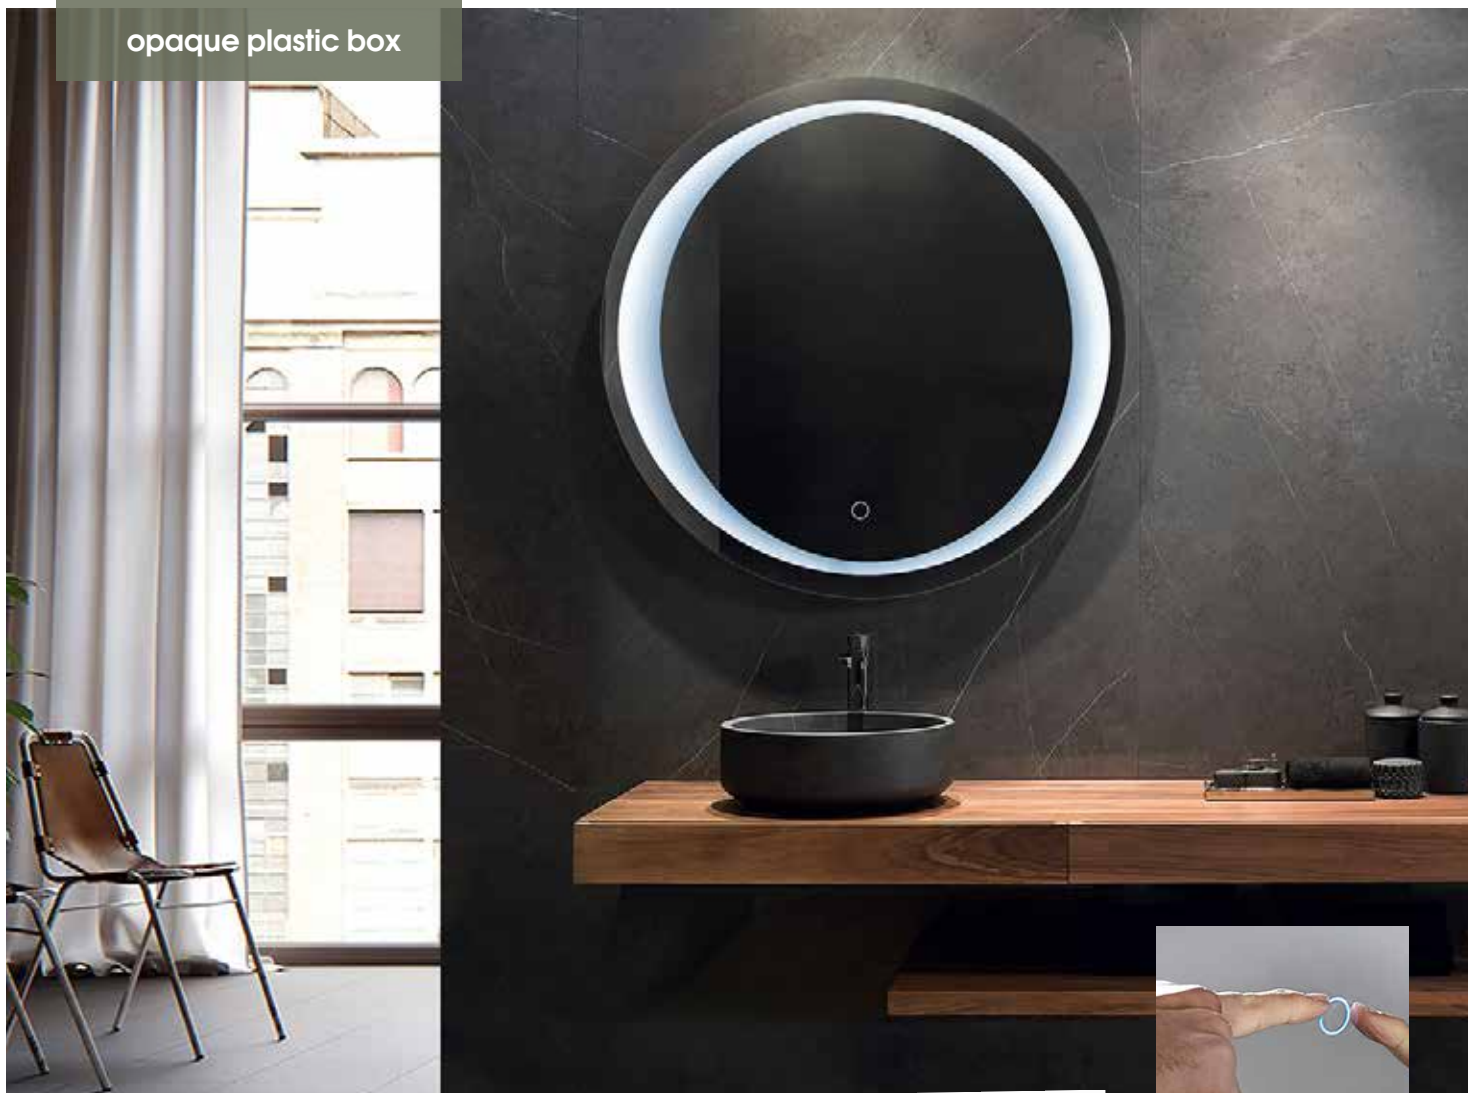

Basic functions

Additional functions

ZP-55

opaque plastic box

ZP-55	
Sizes, mm	D 650
Supply voltage	220-230V 50/60Hz
Power consumption, W	20
Degree of protection	IP20
Light color	6000 (CW)
Brightness, Lumen	1100