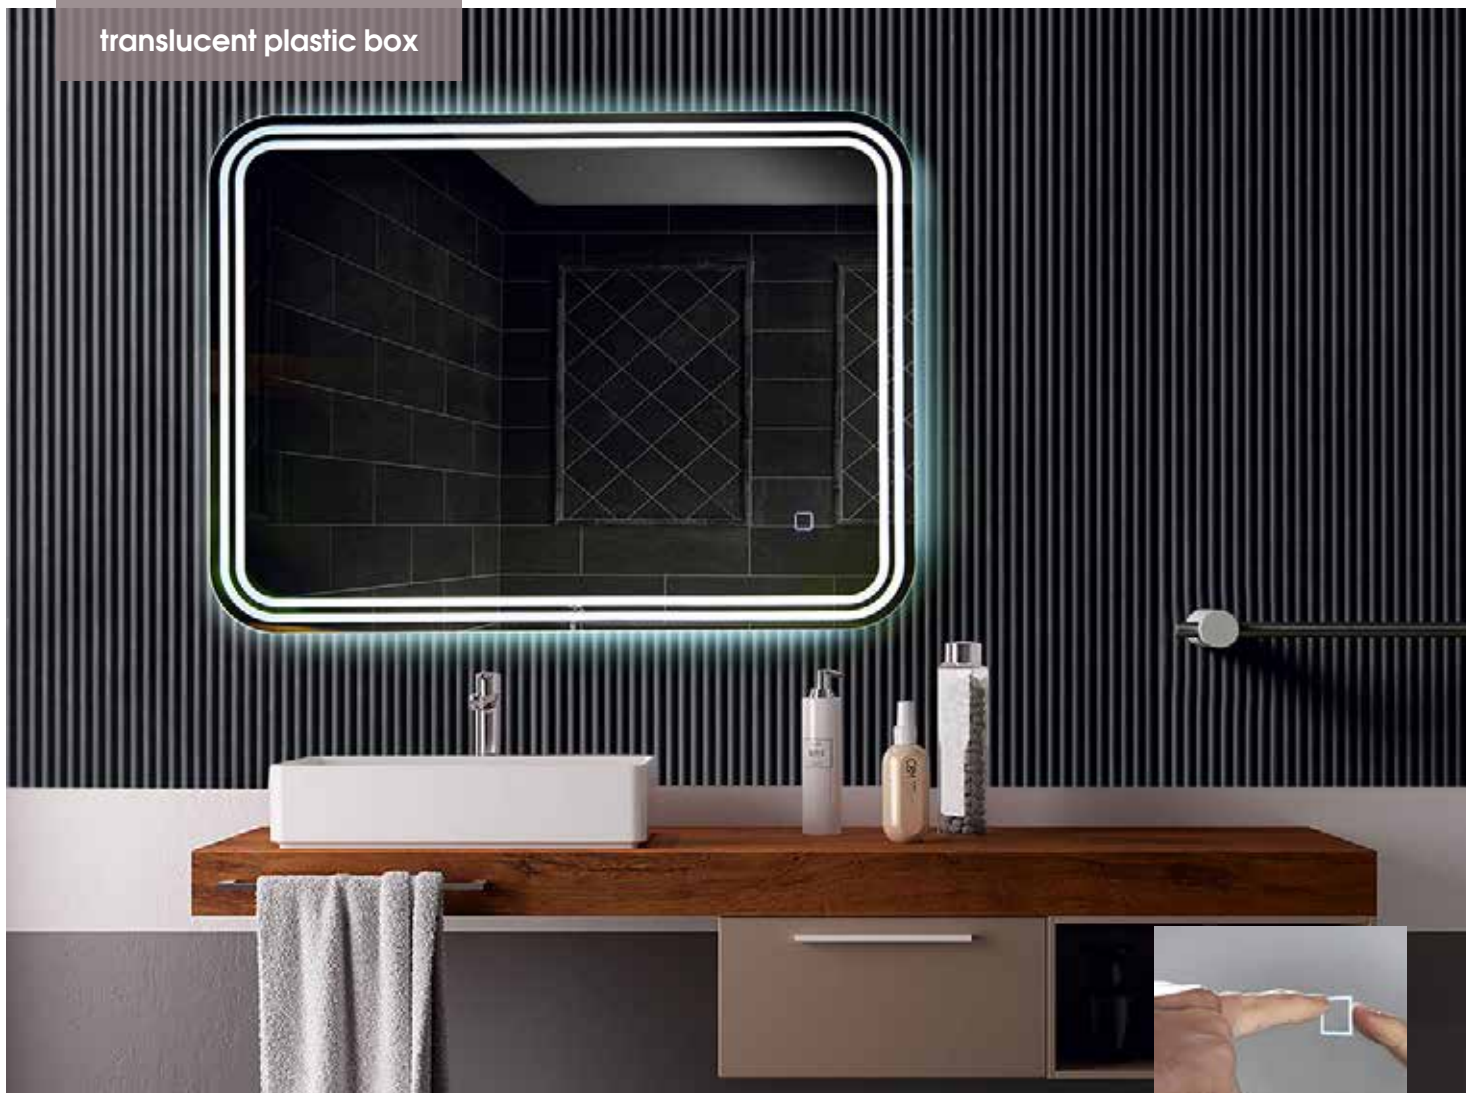

Basic functions

Additional functions

ZP-51

translucent plastic box

ZP-51	
Sizes, mm	800 x 600
Supply voltage	220-230V 50/60Hz
Power consumption, W	24
Degree of protection	IP20
Light color	6000 (CW)
Brightness, Lumen	1300