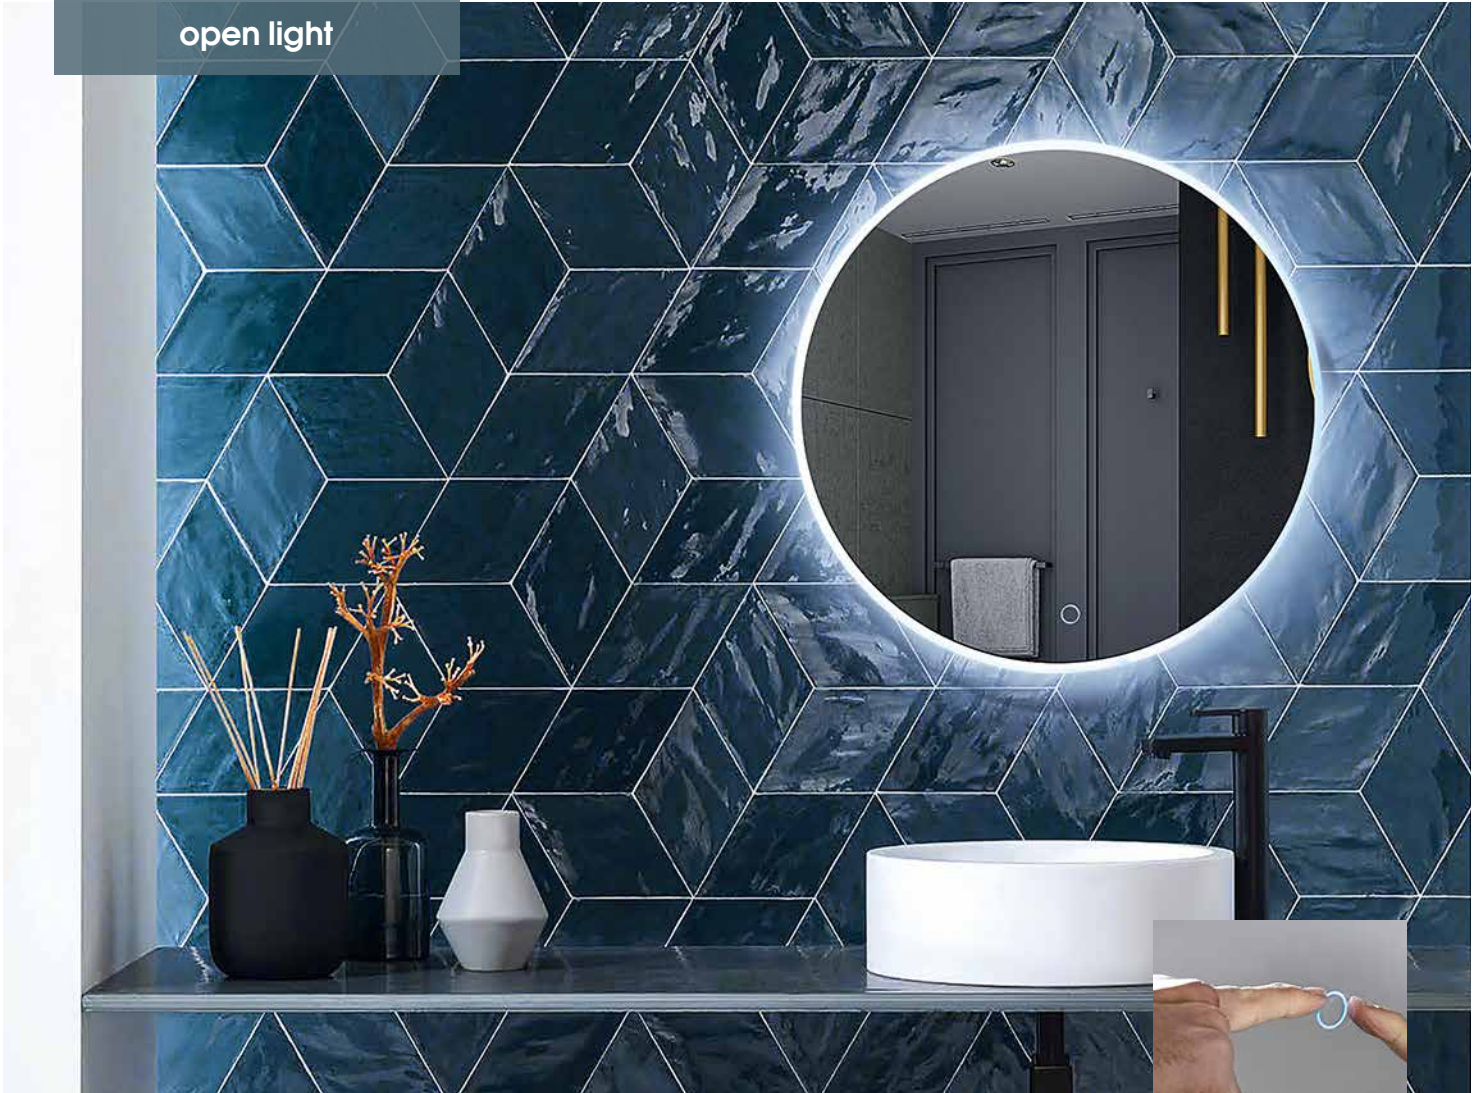

Basic functions

Additional functions

ZP-64

open light

ZP-64	
Sizes, mm	D 600
Supply voltage	220-230V 50/60Hz
Power consumption, W	17
Degree of protection	IP44
Light color	6000 (CW)
Brightness, Lumen	960

Basic functions