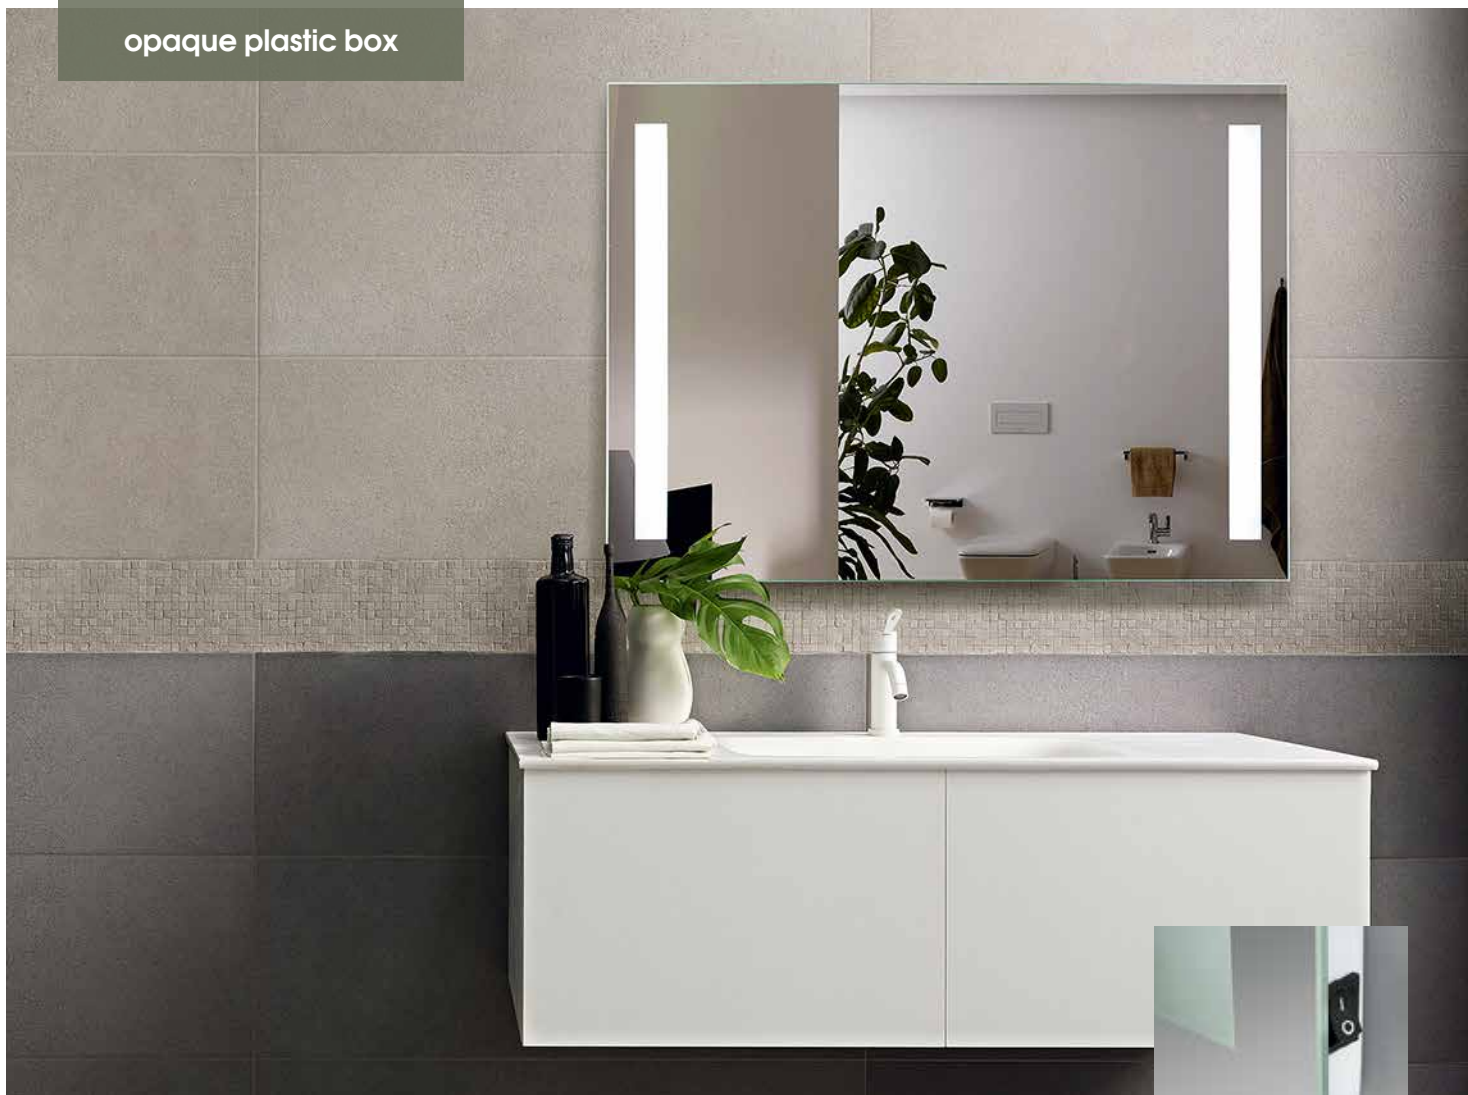

Basic functions

Additional functions

ZP-45

opaque plastic box

ZP-45	
Sizes, mm	745 x 540
Supply voltage	220-230V 50/60Hz
Power consumption, W	10
Degree of protection	IP20
Light color	6000 (CW)
Brightness, Lumen	550