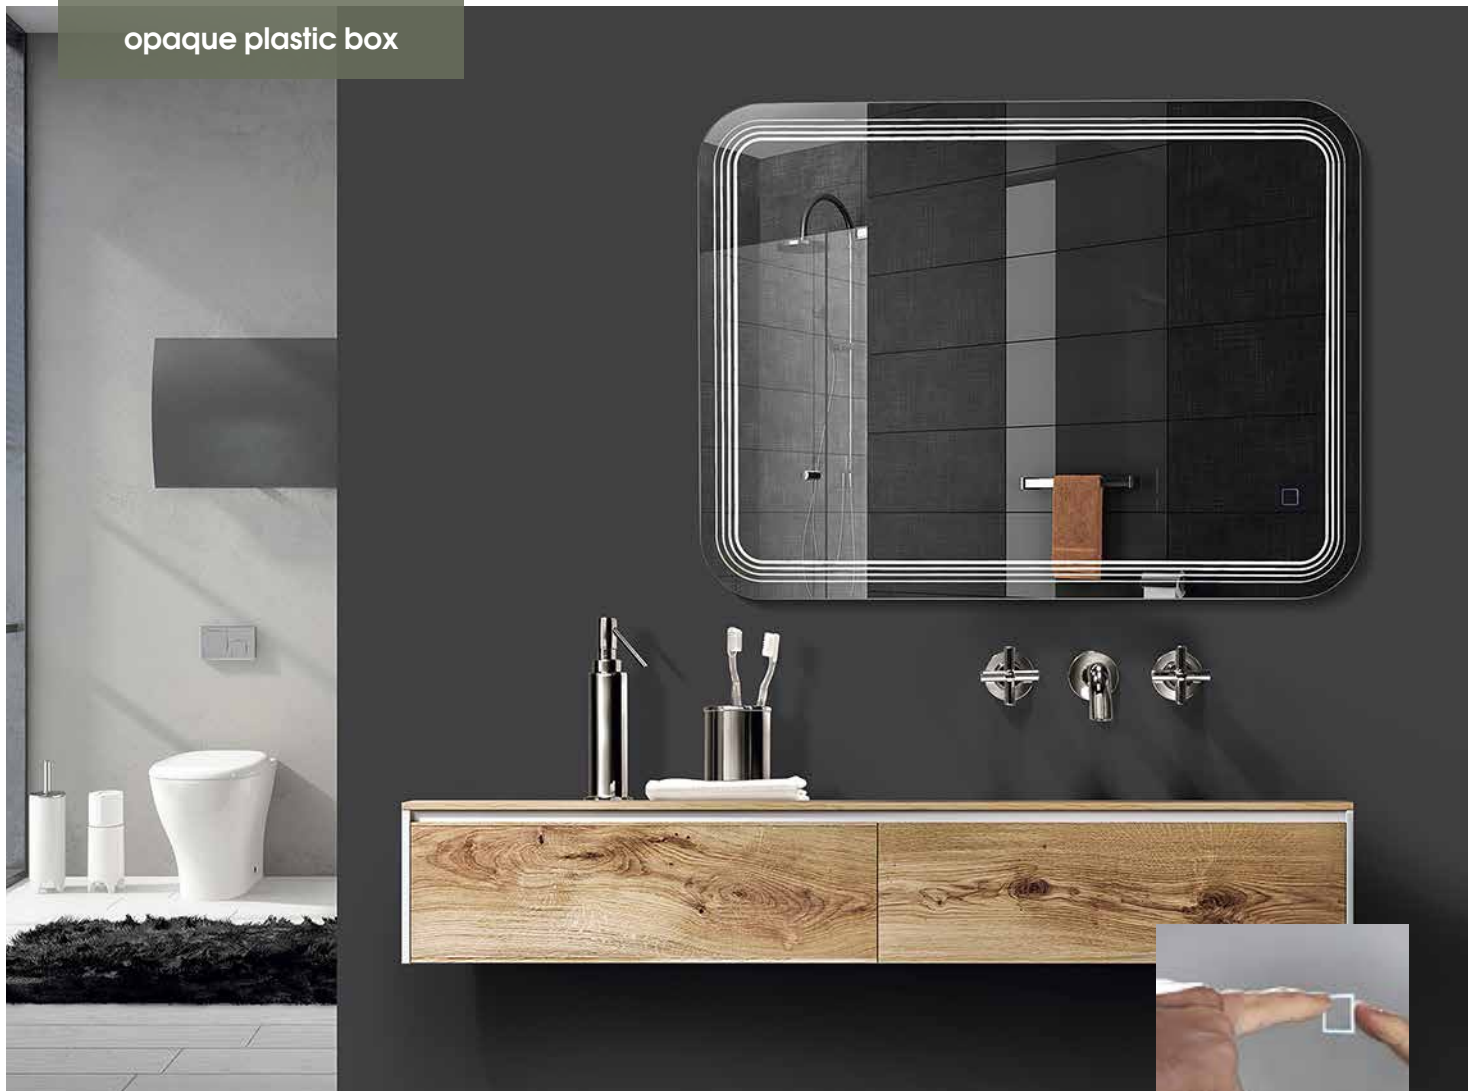

Basic functions

Additional functions

ZP-56

opaque plastic box

	ZP-56	ZP-57
Sizes, mm	800 x 600	1045 x 600
Supply voltage	220-230V 50/60Hz	220-230V 50/60Hz
Power consumption, W	24	24
Degree of protection	IP20	IP20
Light color	6000 (CW)	6000 (CW)
Brightness, Lumen	1300	1300