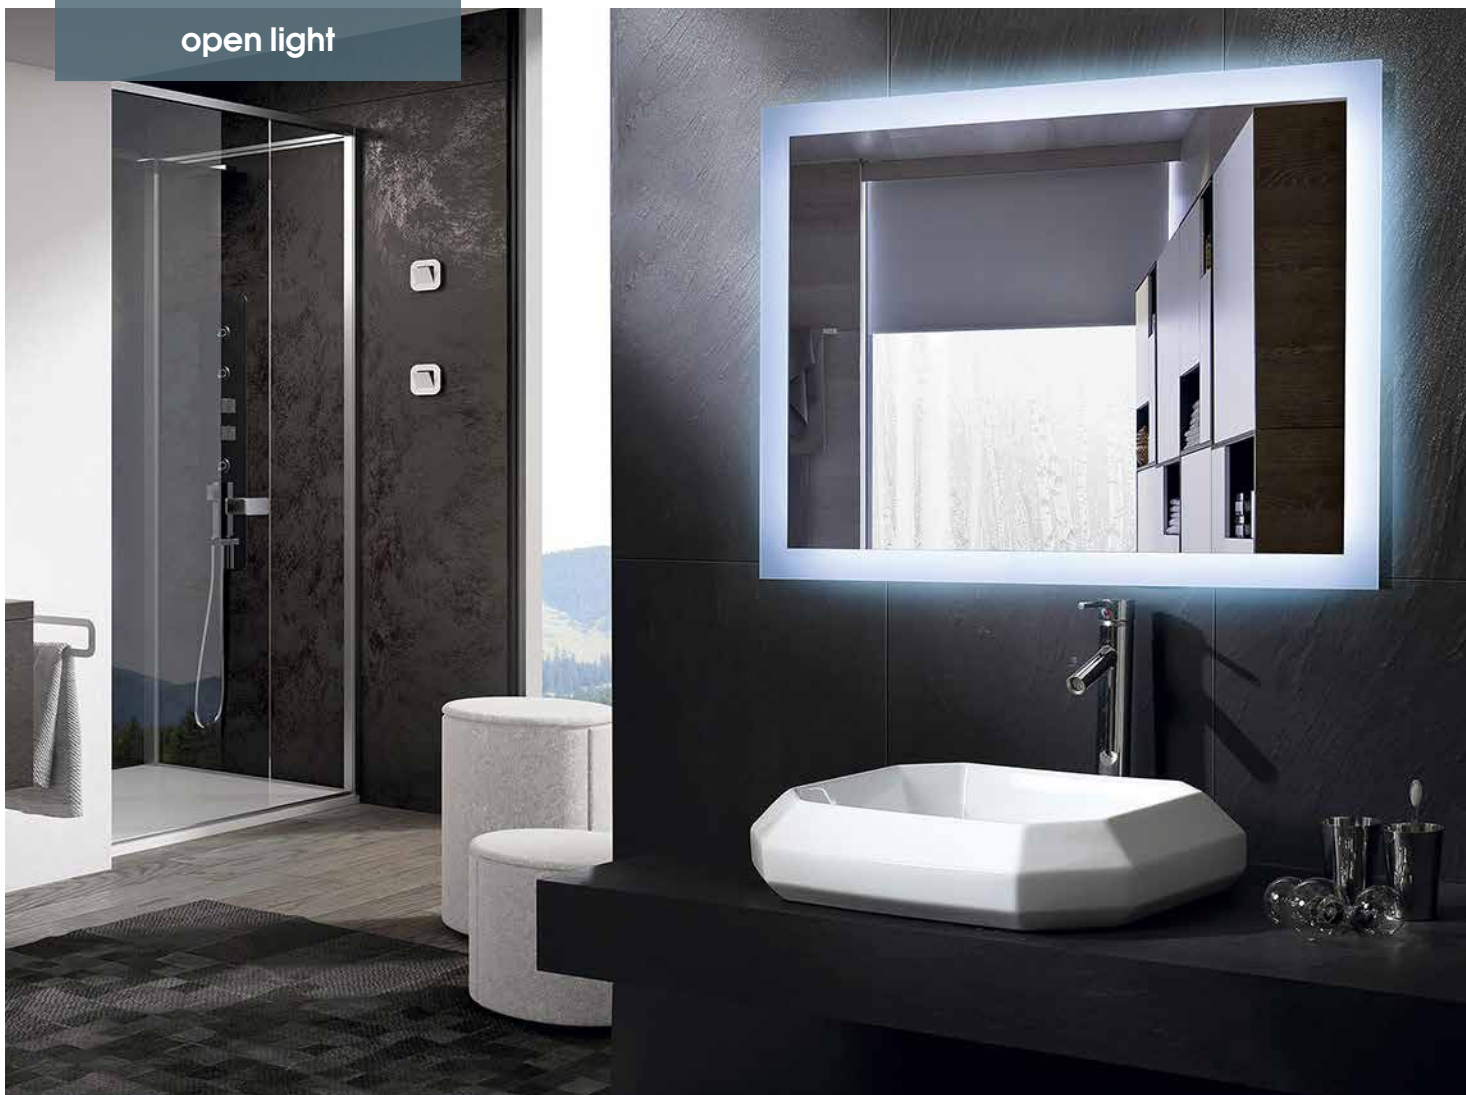

Basic functions

Additional functions

ZP-25

open light

ZP-25	
Sizes, mm	800 x 600
Supply voltage	220-230V 50/60Hz
Power consumption, W	22
Degree of protection	IP44
Light color	6500 (CW)
Brightness, Lumen	1250